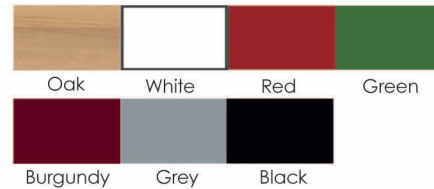

Simple elegance defines the Flusso bar stool. Scandi styling and the highest quality materials come together to make this stool perfect for any interior space.

Available in a number of different colours and finishes, the Flusso bar stool can be tailored to any individual requirement.

Features at a glance:

- Scandi styling
- Bent wood seat
- Lightweight appearance
- Contemporary colour options

Dimensions (WxHxD):
440mm x 855mm x 440mm

Designer: Michail Dimov

Available in the following finishes:

Legs and seat (Natural or Stained Oak)

Laminated seat (Egger HPL / 1 or 2 Sides)