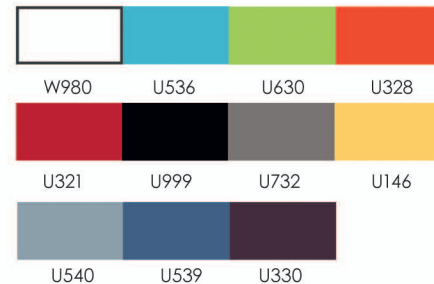

profoli
products for life